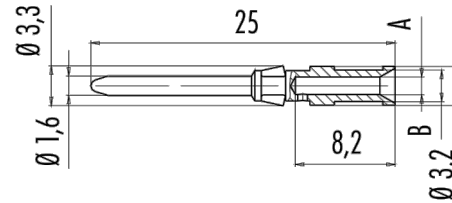

6

5

4

3

2

1

MATERIAL: CuZn, Silver plated

RoHS
COMPLIANT

ACCESSORIES:

CRIMP TOOL FOR CONTACTS:

P/N: PD-HEC-CT

SIGNAL CONTACT EXTRACTION TOOL:

P/N: PD-HEC-SCET

D

D

C

C

B

B

A

A

REV	DATE	CHNG	CHECK	APPR

P/N	AWG / mm²	A	B
PD-HEC-MSC-16	16 / 1.5	1.8	3.0
PD-HEC-MSC-18	18 / 0.75 - 1.0	1.45	2.6
PD-HEC-MSC-20	20 / 0.5	1.1	2.6
PD-HEC-MSC-26	26 - 22 / 0.14 - 0.34	0.9	2.6

TOLERANCE UNLESS OTHERWISE SPECIFIED	
X	± 1
X.X	± 0.4
X.XX	± 0.13
DRAWN BY	PB
DATE:	7/28/14
CHECK BY	
DATE:	
APPR BY	
DATE:	

Power Dynamics, Inc.
Phone: 973 560-0019 Whippany, New Jersey Fax: 973 560-0076

PART: HARSH ENVIRONMENT CONNECTOR
MALE SIGNAL CONTACT

PD-HEC-MSC-XX

SIZE: A
SCALE: NTS

ALL DIMENSIONS FOR REFERENCE ONLY
DIMENSIONS ARE IN MILLIMETERS

SHEET 1 of 1
REV:

6

5

4

3

2

1